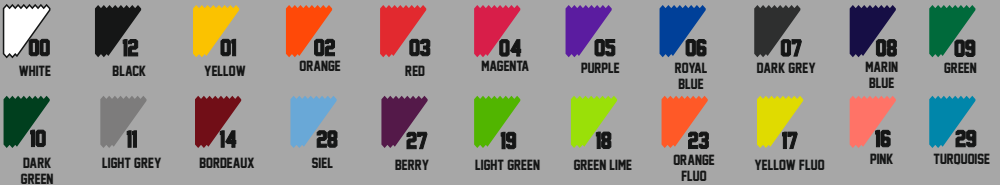

ΧΡΩΜΑΤΑ ΚΑΤΟΠΙΝ ΠΑΡΑΓΓΕΛΙΑΣ

max dry
technical fabrics

SLIM LINE

3 YEARS REORDER AVAILABLE

CUSTOMIZATION

ELASTIC FABRIC

MAX DRY
TECHNICAL FABRICS

SIZES:

KID'S: 4, 6, 8, 10, 12

ADULT: S, M, L, 2XL, 3XL

100% POLYESTER

Water based colors